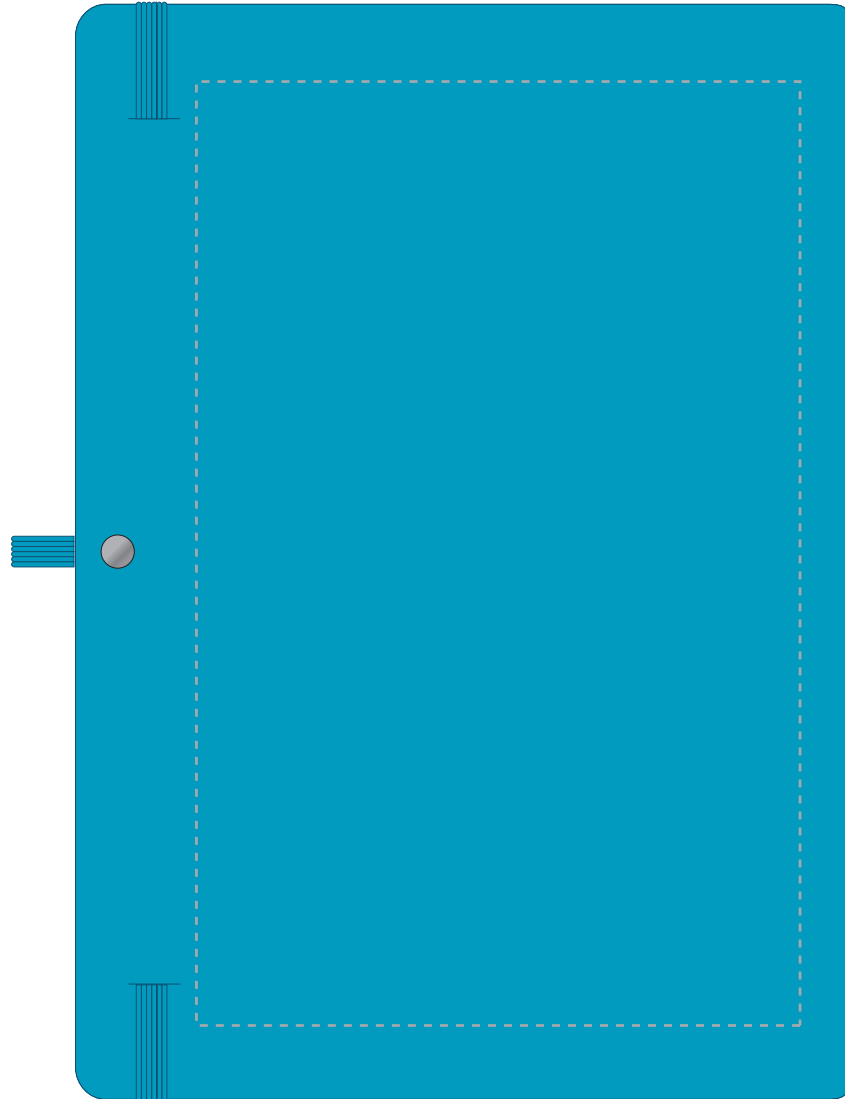

Due to the nature of the product the print position may vary by 2 - 3 mm

ARTWORK SCALE 50%
FrontProduct Image for visualisation
- colours may vary

- CENTRED TO PRINT AREA
- CENTRED TO NOTEBOOK

The dashed line is to demonstrate print area and will not appear on your printed item

- Colour 1
- Colour 2
- Colour 3
- Colour 4

Due to the nature of the product the print position may vary by 2 - 3 mm

ARTWORK SCALE 50%
Back

Product Image for visualisation
- colours may vary

- CENTRED TO PRINT AREA
- CENTRED TO NOTEBOOK

The dashed line is to demonstrate print area and will not appear on your printed item

PLEASE NOTE:

- All colours including print and product are for visual purposes only and should not be regarded as the actual colour of the product and print.
- Some products may vary from batch to batch and may differ from previous orders.
- The colour and texture of a product can also have an effect on the final print colour.
- By approving this order we accept that you understand these terms.