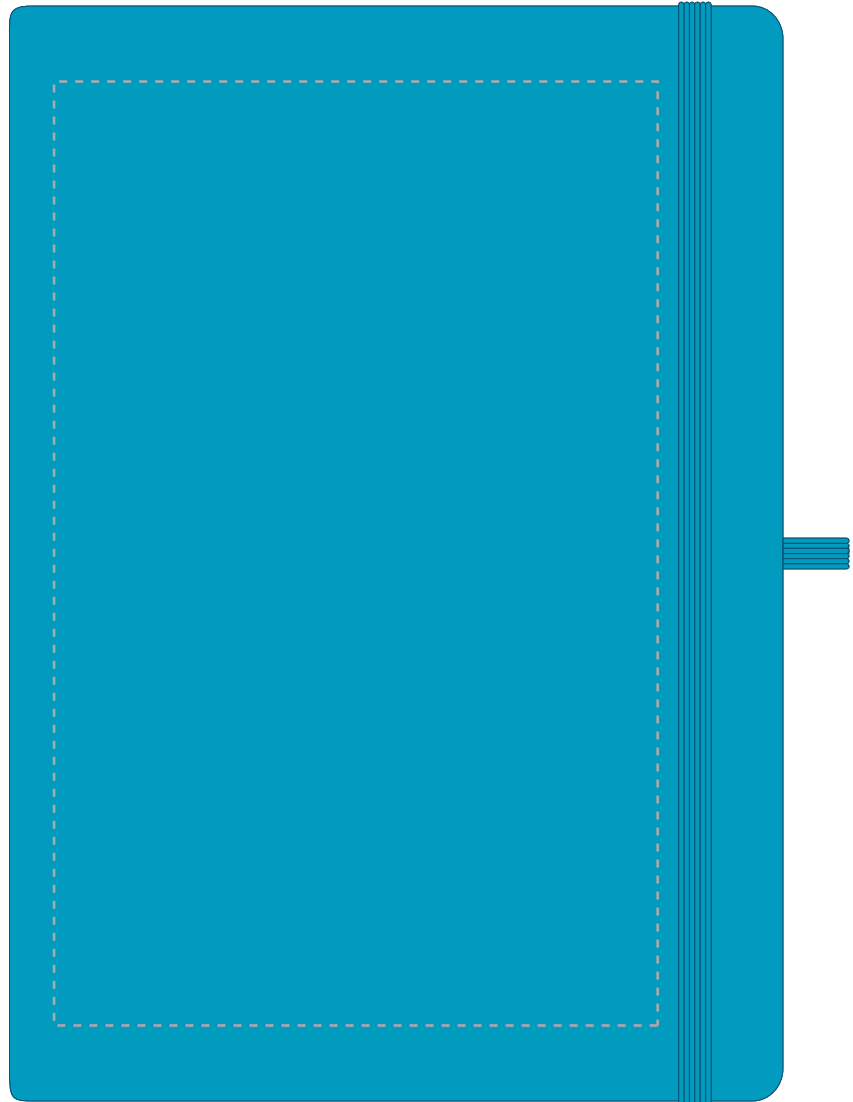

Due to the nature of the product the print position may vary by 2 - 3 mm

ARTWORK SCALE 50%
FrontProduct Image for visualisation
- colours may vary

- CENTRED TO PRINT AREA
- CENTRED TO NOTEBOOK

The dashed line is to demonstrate print area and will not appear on your printed item